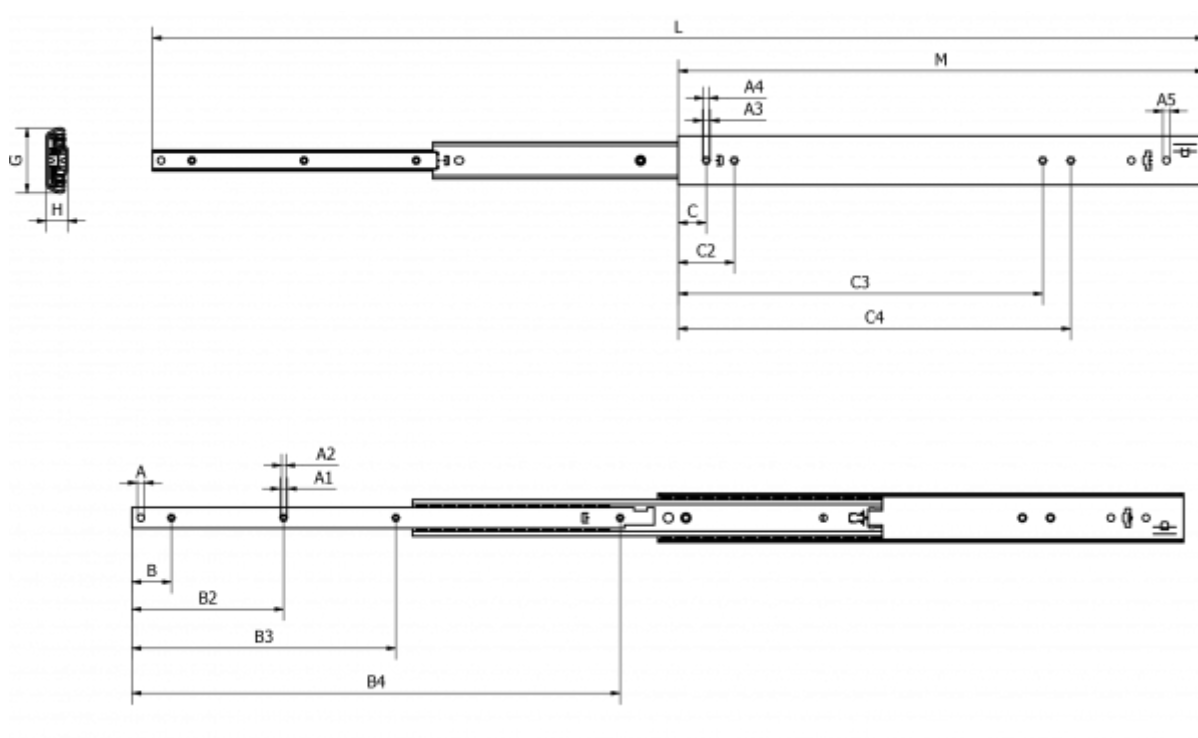

Data Sheet

Article number: 11112S67

Description: Thomas Regout Telescopic Slide 11112S66 ULF HD F, 3-piece
Length 550 mm / load cap. 118 kg / extension 550 mm

Measures

A = 8	B3 = 301	L = 1200
A1 = 8.1	B4 = 557	Load capacity = 123
A2 = 5.1	C = 32	M = 600
A3 = 9	C2 = 64	
A4 = 6.5	C3 = 416	
A5 = 8	C4 = 448	
B = 45	G = 55.8	
B2 = 173	H = 18.5	